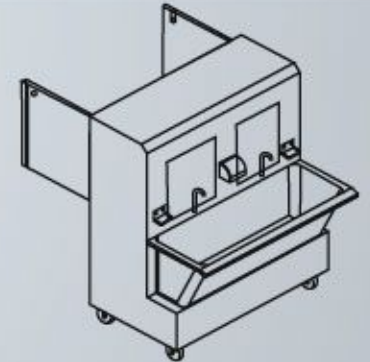

This is the design drawing technique of JS-SCRG scrub station for 2 person

- ⊕ Dimension : P135 x L65 x T195 cm
- ⊕ Construction : Stainless steel sheet
- ⊕ UV Lamp : 2 x 2 x 10 Watt
- ⊕ Water Filter : 2 x 2 x 1 Micron
- ⊕ Power : 2 x 2 x 0,2 Micron (220V/50Hz)
- ⊕ Finishing : Polishing
- ⊕ Accessories : 2 pieces faucet & 2 pieces ball eye lamp
- ⊕ Extra : 2 mirrors & 2 lamps

- ✓ Water pump with rubber at the bottom
- ✓ Stainless steel solid top
- ✓ Stainless steel bak
- ✓ 2ea valve
- ✓ Stainless steel pipe supply with valve
- ✓ Drainage with valve
- ✓ Stainless steelswing door with lock
- ✓ 4ea Castors ø5" 2 NOS with brake

Get to know the product specifications

And this is the full feature

For more product information, we can help you via whatsapp at 081310045708 / 081517796715