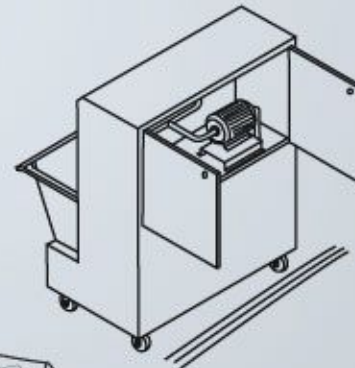

This is the design drawing technique of JS-SCRG scrub station for 2 person

- ⊕ Dimension : P135 x L65 x T195 cm
- ⊕ Construction : Stainless steel sheet
- ⊕ UV Lamp : 2 x 2 x 10 Watt
- ⊕ Water Filter : 2 x 2 x 1 Micron
- ⊕ Power : 2 x 2 x 0,2 Micron (220V/50Hz)
- ⊕ Finishing : Polishing
- ⊕ Accessories : 2 pieces faucet & 2 pieces ball eye lamp
- ⊕ Extra : 2 mirrors & 2 lamps

- ✓ Water pump with rubber at the bottom
- ✓ Stainless steel solid top
- ✓ Stainless steel bak
- ✓ 2ea valve
- ✓ Stainless steel pipe supply with valve
- ✓ Drainage with valve
- ✓ Stainless steelswing door with lock
- ✓ 4ea Castors ø5" 2 NOS with brake

Get to know the product specifications

And this is the full feature

For more product information, we can help you via whatsapp at 081310045708 / 081517796715