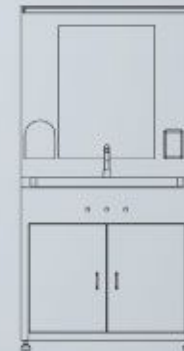

6 Month Spareparts + 1 Year Service  
( Terms and conditions required )

BOWL SINK

This is the design drawing technique of JS-HS1P scrub station for 1 person

- ⊕ Dimension : P90 x L65 x T180 cm
- ⊕ Body cover : Stainless steel plate
- ⊕ Lamp : TL U.V 30 Watt Philips
- ⊕ Filter : Main filter 0.2 micron
- ⊕ Power : 250 Watt (AC 220 Volt, 50/60 Hz)
- ⊕ Finishing : Polishing
- ⊕ Accessories : full automatic accessories, soap tap, water tap, hand dryer, mirror