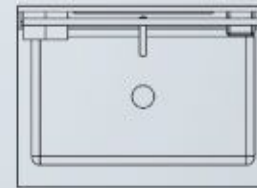

6 Month Spareparts + 1 Year Service  
( Terms and conditions required )

BOWL SINK

This is the design drawing technique of JS-HS1P scrub station for 1 person

- ⊕ Dimension : P90 x L65 x T180 cm
- ⊕ Body cover : Stainless steel plate
- ⊕ Lamp : TL U.V 30 Watt Philips
- ⊕ Filter : Main filter 0.2 micron
- ⊕ Power : 250 Watt (AC 220 Volt, 50/60 Hz)
- ⊕ Finishing : Polishing
- ⊕ Accessories : full automatic accessories, soap tap, water tap, hand dryer, mirror