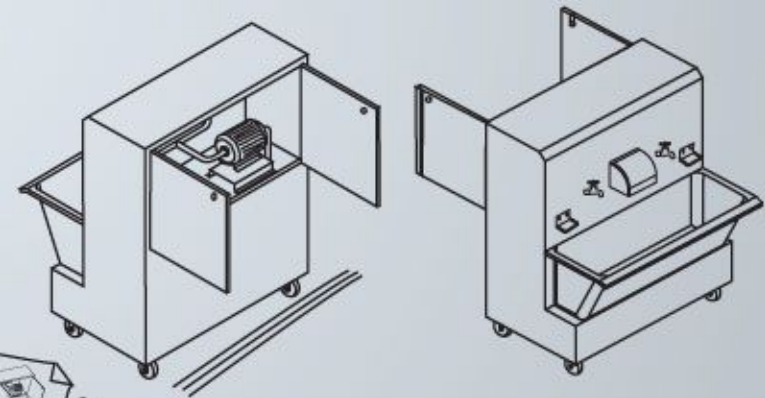

6 Month Spareparts + 1 Year Service  
( Terms and conditions required )

This is the design drawing technique of JS-SCRS scrub station for 2 person

- ⊕ Dimension : P135 x L65 x T195 cm
- ⊕ Construction : Stainless steel sheet
- ⊕ UV Lamp : 2 x 2 x 10 Watt
- ⊕ Water Filter : 2 x 2 x 1 Micron
- ⊕ Power : 2 x 2 x 0,2 Micron (220V/50Hz)
- ⊕ Finishing : Polishing
- ⊕ Accessories : 2 pieces faucet & 2 pieces ball eye lamp