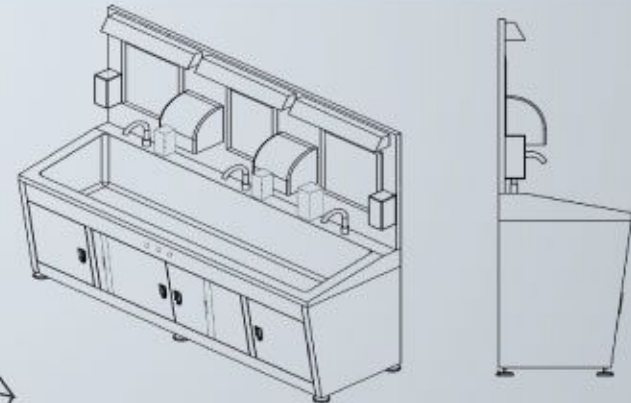

6 Month Spareparts + 1 Year Service  
( Terms and conditions required )

This is the design drawing technique of JS-HS3P scrub station for 3 person

- ⊕ Dimension : P260 x L65 x T150 cm
- ⊕ Body cover : Stainless steel plate
- ⊕ Lamp : TL U.V 30 Watt Philips
- ⊕ Filter : Main filter 0.2 micron
- ⊕ Power : 250 Watt (AC 220 Volt, 50/60 Hz)
- ⊕ Finishing : Polishing
- ⊕ Accessories : full automatic accessories, soap tap, water tap, hand dryer, mirror